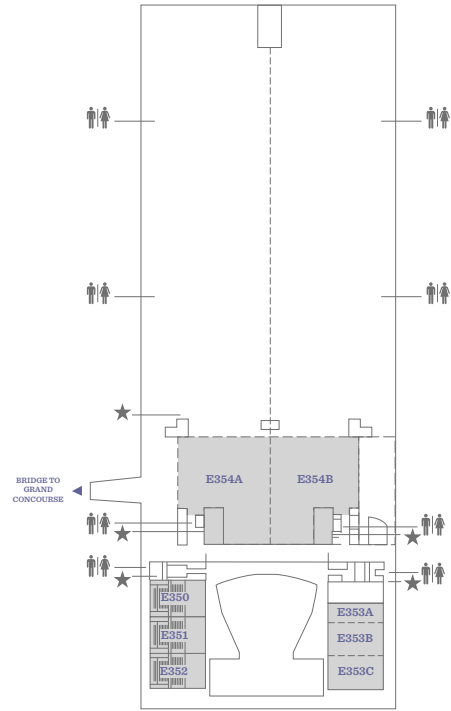

**LAKESIDE CENTER
LEVEL 3**