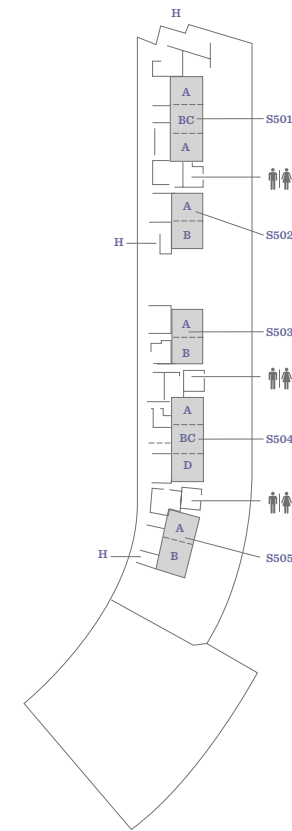

T +1 312 567 1234
F +1 312 528 4189
mccormickplace.hyatt.com

FLOOR PLAN
Fourth Floor

FOURTH FLOOR (HEALTH CLUB & POOL)

HYATT REGENCY McCORMICK PLACE
 2233 South Dr. Martin Luther King Jr. Drive
 Chicago, IL 60616
 USA

FLOOR PLAN
South Building

SOUTH BUILDING LEVEL 1

SOUTH BUILDING LEVEL 4

SOUTH BUILDING LEVEL 5

HYATT REGENCY McCORMICK PLACE
 2233 South Dr. Martin Luther King Jr. Drive
 Chicago, IL 60616
 USA

T +1 312 567 1234
 F +1 312 528 4189
 mccormickplace.hyatt.com

FLOOR PLAN
North Building

HYATT REGENCY McCORMICK PLACE
 2233 South Dr. Martin Luther King Jr. Drive
 Chicago, IL 60616
 USA

T +1 312 567 1234
 F +1 312 528 4189
 mccormickplace.hyatt.com

FLOOR PLAN
Lakeside Center

FLOOR PLAN
West Building—Level One

HYATT REGENCY McCORMICK PLACE
2233 South Dr. Martin Luther King Jr. Drive
Chicago, IL 60616
USA

T +1 312 567 1234
F +1 312 528 4189
mccormickplace.hyatt.com

FLOOR PLAN
West Building—Level Two