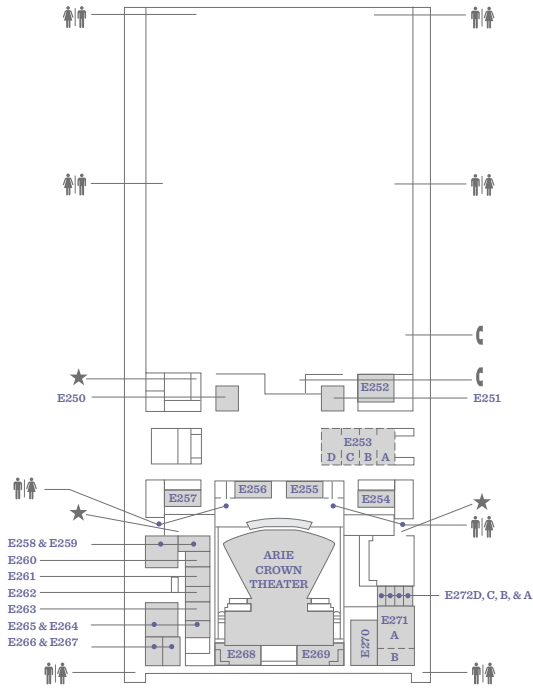

FLOOR PLAN
Lakeside Center

**LAKESIDE CENTER
LEVEL 2**