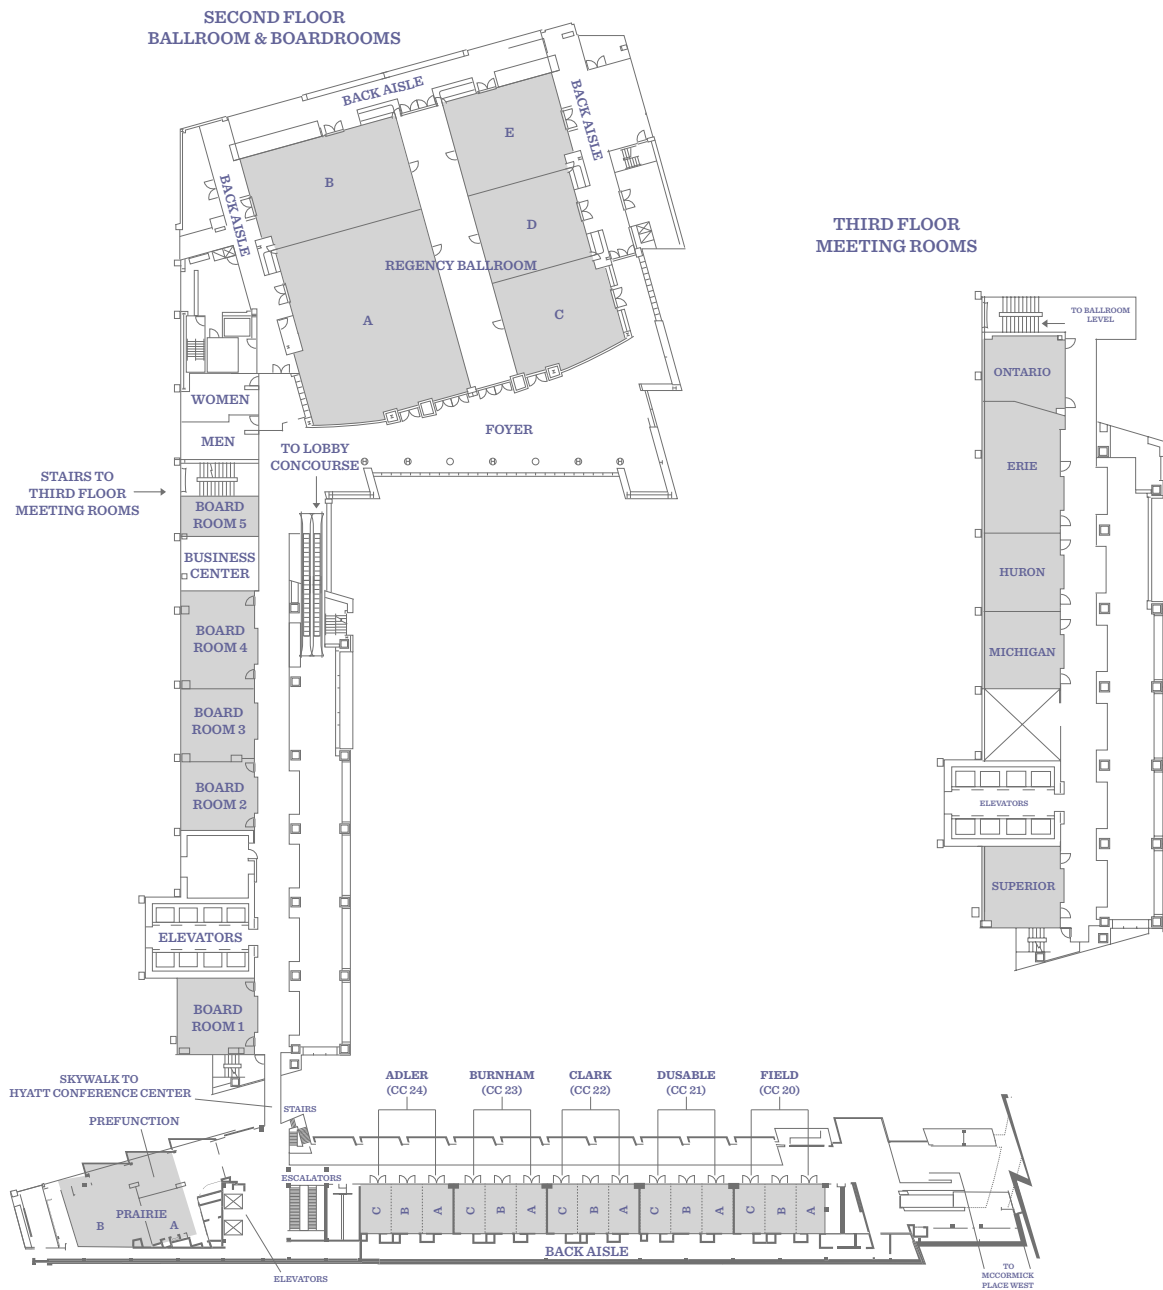

FLOOR PLAN
Second and Third Floors