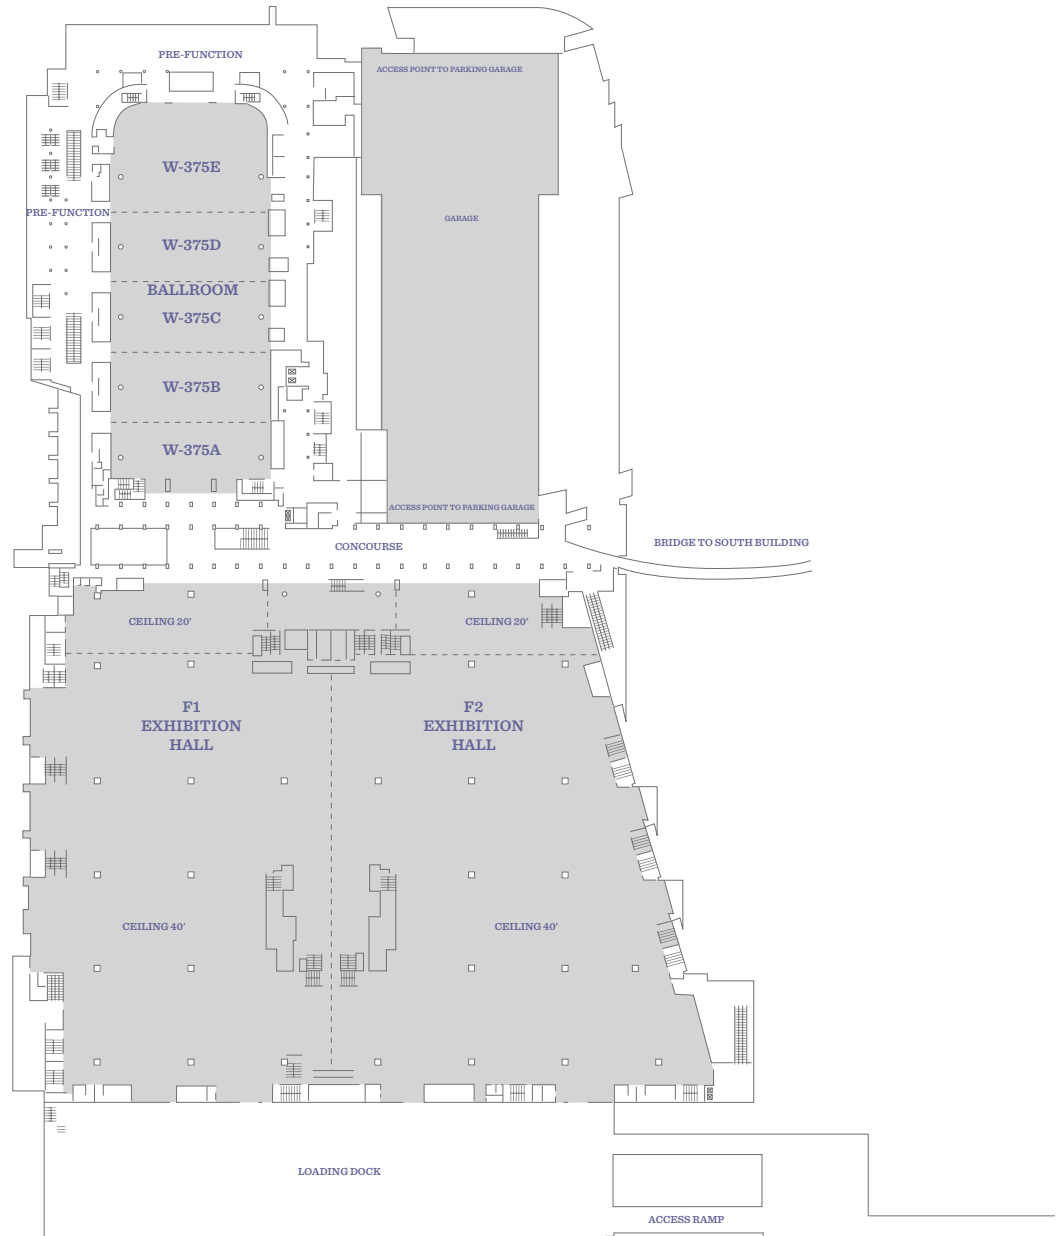

FLOOR PLAN
West Building—Level Three