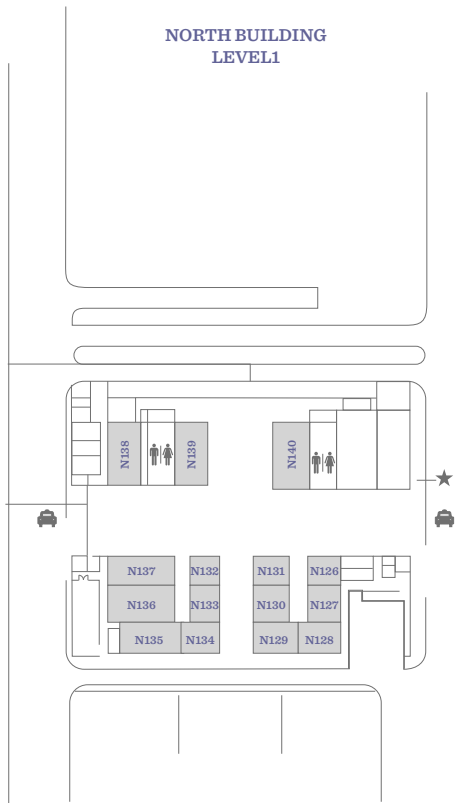

FLOOR PLAN
South Building

SOUTH BUILDING LEVEL 1

SOUTH BUILDING LEVEL 4

SOUTH BUILDING LEVEL 5

HYATT REGENCY McCORMICK PLACE
 2233 South Dr. Martin Luther King Jr. Drive
 Chicago, IL 60616
 USA

T +1 312 567 1234
 F +1 312 528 4189
 mccormickplace.hyatt.com

FLOOR PLAN
North Building

HYATT REGENCY McCORMICK PLACE
 2233 South Dr. Martin Luther King Jr. Drive
 Chicago, IL 60616
 USA

T +1 312 567 1234
 F +1 312 528 4189
 mccormickplace.hyatt.com

FLOOR PLAN
Lakeside Center