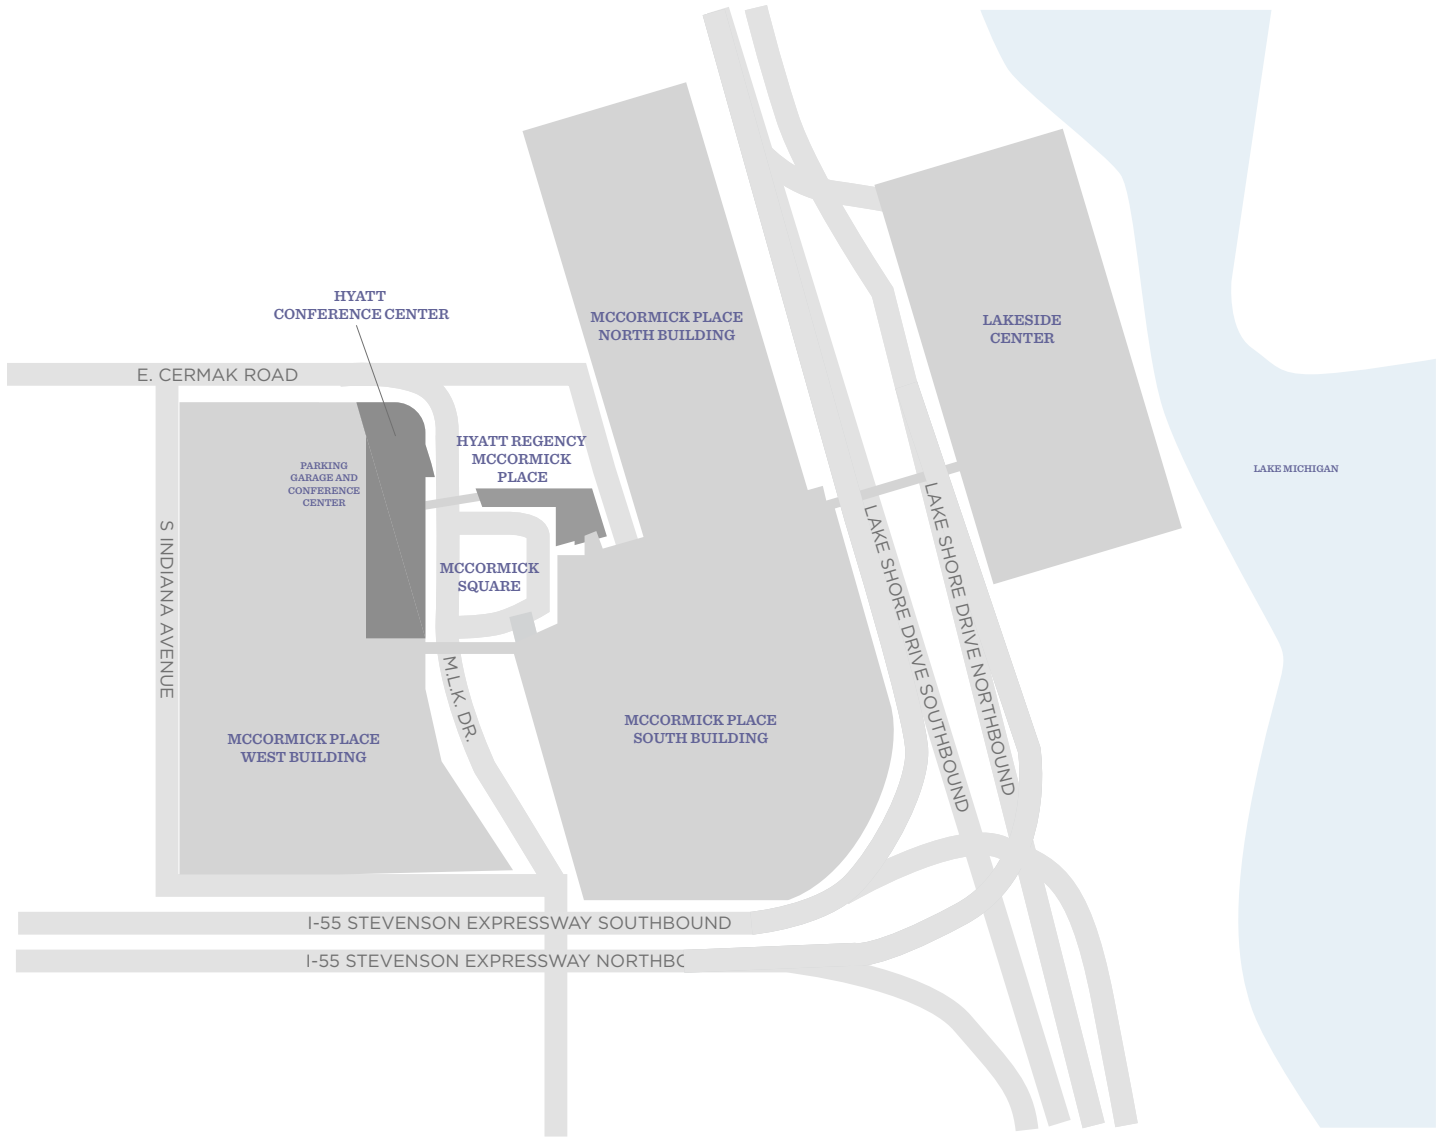

FLOOR PLAN
McCormick Place Convention Center