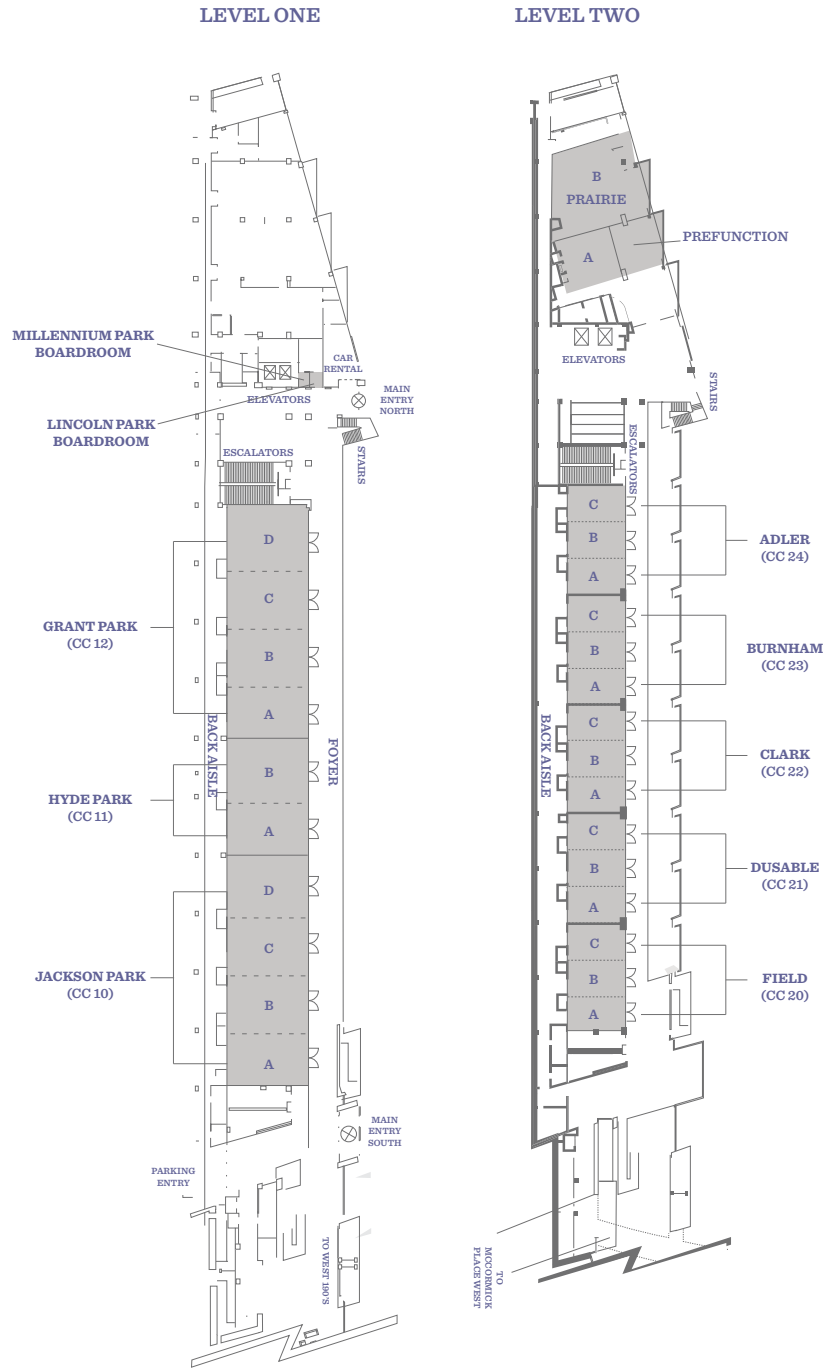

FLOOR PLAN
Conference Center