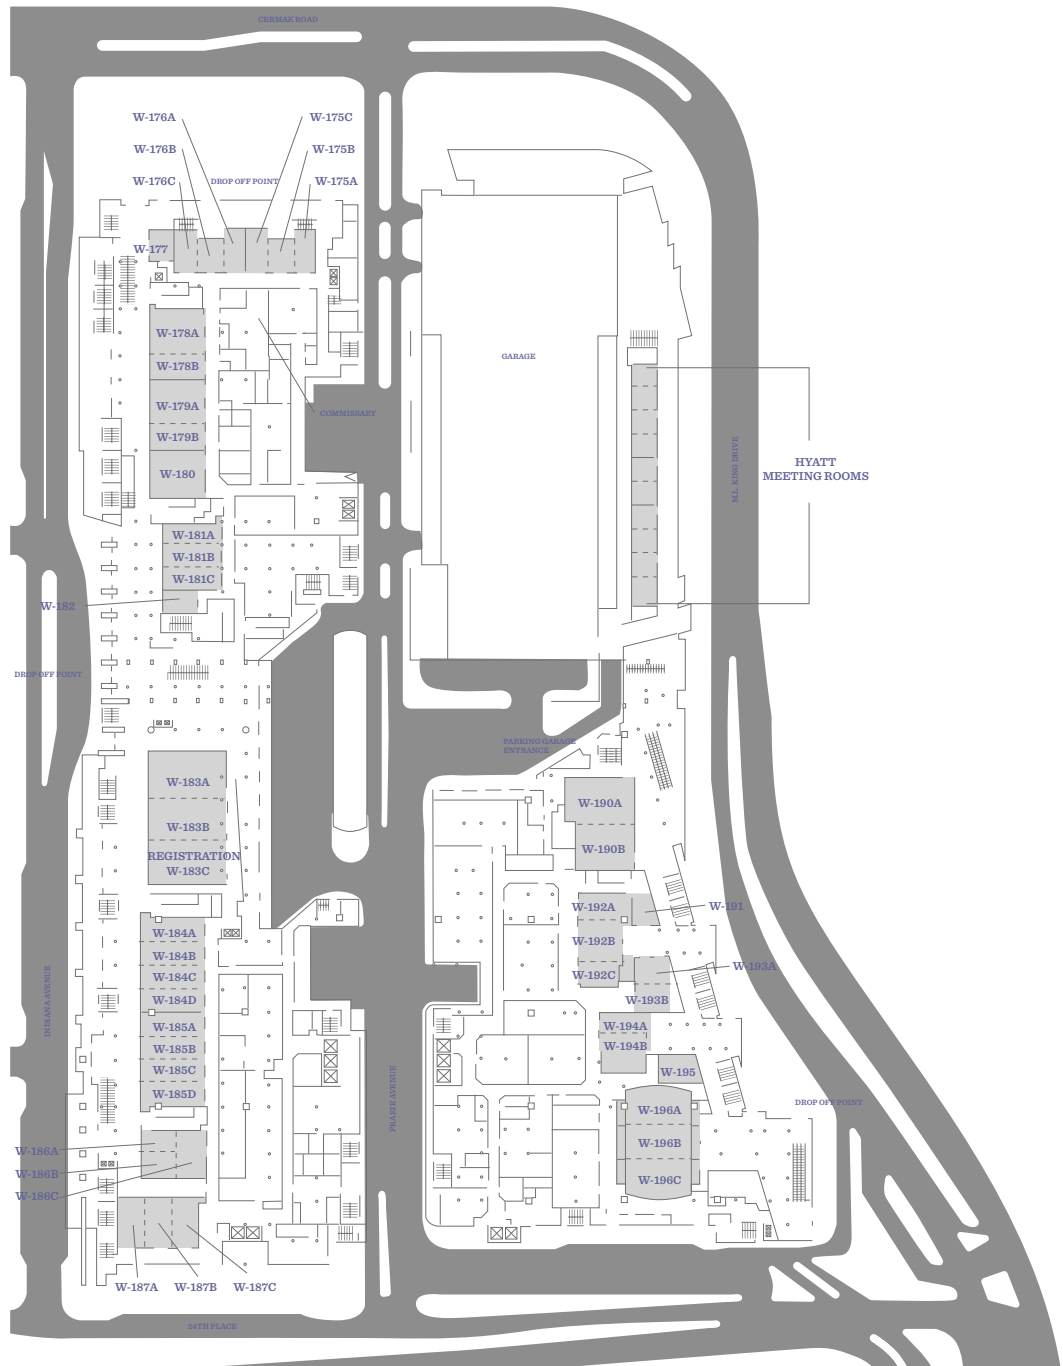

FLOOR PLAN
West Building—Level One

HYATT REGENCY McCORMICK PLACE
2233 South Dr. Martin Luther King Jr. Drive
Chicago, IL 60616
USA

T +1 312 567 1234
F +1 312 528 4189
mccormickplace.hyatt.com

FLOOR PLAN
West Building—Level Two