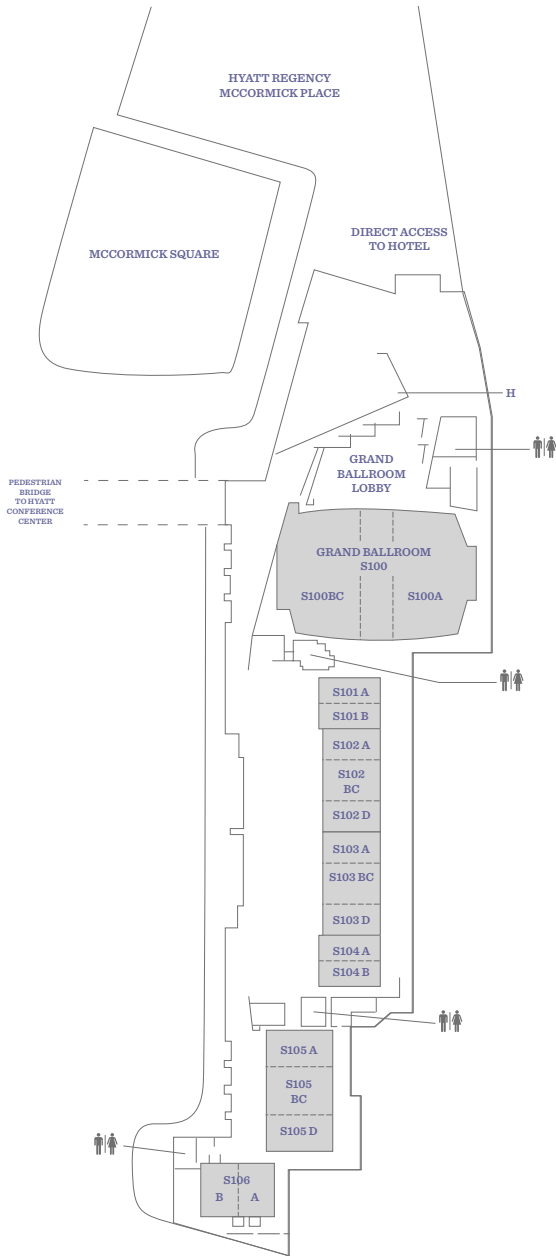

T +1 312 567 1234
F +1 312 528 4189
mccormickplace.hyatt.com

FLOOR PLAN
Fourth Floor

FOURTH FLOOR (HEALTH CLUB & POOL)

HYATT REGENCY McCORMICK PLACE
 2233 South Dr. Martin Luther King Jr. Drive
 Chicago, IL 60616
 USA

FLOOR PLAN
McCormick Place Convention Center

HYATT REGENCY McCORMICK PLACE
 2233 South Dr. Martin Luther King Jr. Drive
 Chicago, IL 60616
 USA

T +1 312 567 1234
 F +1 312 528 4189
 mccormickplace.hyatt.com

FLOOR PLAN
South Building

SOUTH BUILDING LEVEL 1

SOUTH BUILDING LEVEL 4

SOUTH BUILDING LEVEL 5

HYATT REGENCY McCORMICK PLACE
 2233 South Dr. Martin Luther King Jr. Drive
 Chicago, IL 60616
 USA

T +1 312 567 1234
 F +1 312 528 4189
 mccormickplace.hyatt.com

FLOOR PLAN
North Building

HYATT REGENCY McCORMICK PLACE
 2233 South Dr. Martin Luther King Jr. Drive
 Chicago, IL 60616
 USA

T +1 312 567 1234
 F +1 312 528 4189
 mccormickplace.hyatt.com

FLOOR PLAN
Lakeside Center