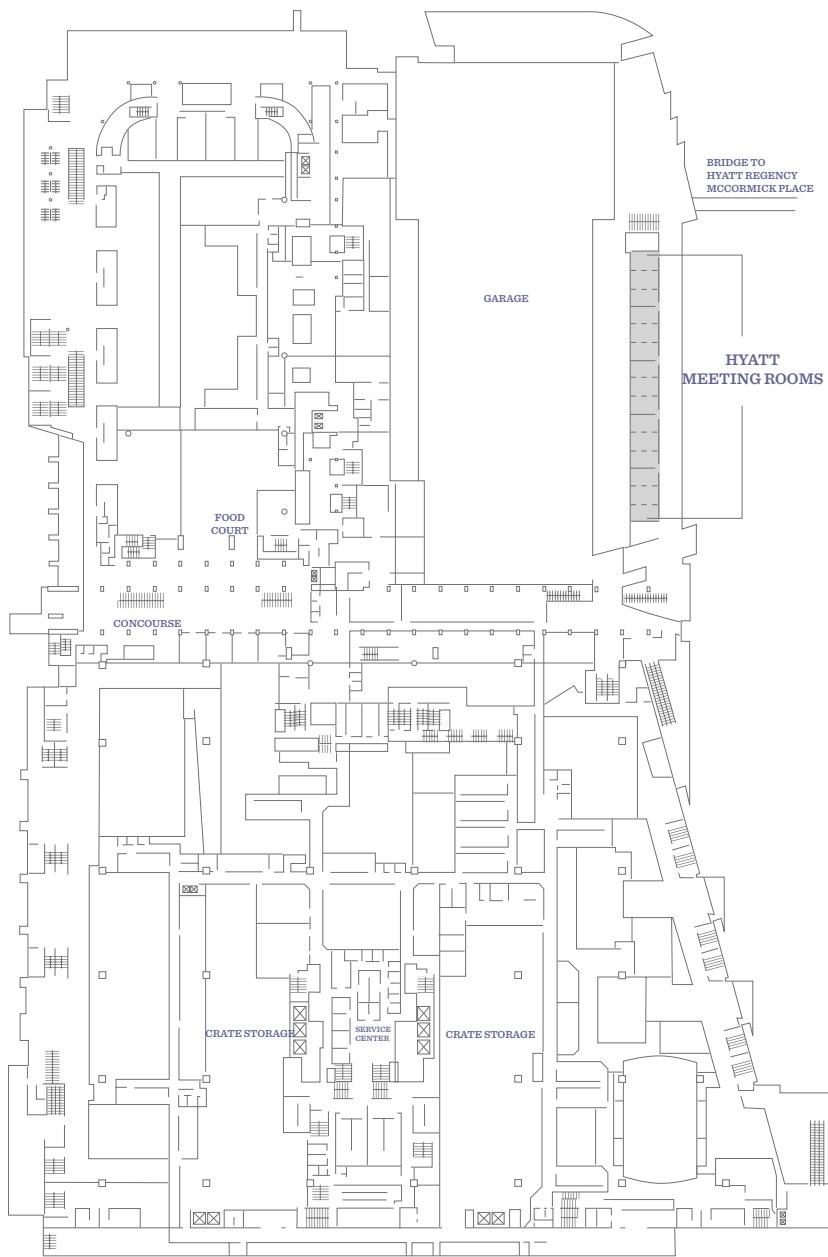

FLOOR PLAN
West Building—Level One

HYATT REGENCY McCORMICK PLACE
2233 South Dr. Martin Luther King Jr. Drive
Chicago, IL 60616
USA

T +1 312 567 1234
F +1 312 528 4189
mccormickplace.hyatt.com

FLOOR PLAN
West Building—Level Two