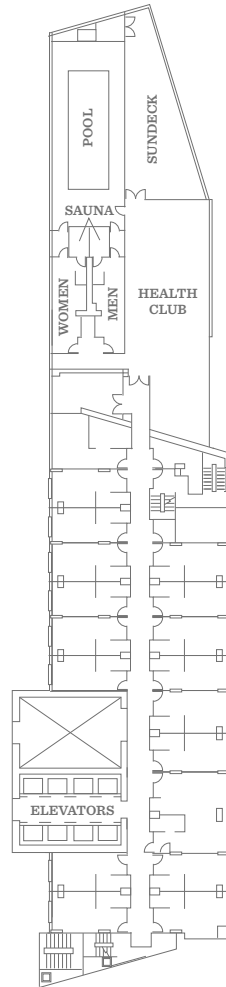

HYATT REGENCY McCORMICK PLACE
 2233 South Dr. Martin Luther King Jr. Drive
 Chicago, IL 60616
 USA

T +1 312 567 1234
 F +1 312 528 4189
 mccormickplace.hyatt.com

FLOOR PLAN
Hyatt Regency / McCormick Place First Floor

HYATT REGENCY McCORMICK PLACE
 2233 South Dr. Martin Luther King Jr. Drive
 Chicago, IL 60616
 USA

T +1 312 567 1234
 F +1 312 528 4189
 mccormickplace.hyatt.com

FLOOR PLAN
Second and Third Floors

HYATT REGENCY McCORMICK PLACE
2233 South Dr. Martin Luther King Jr. Drive
Chicago, IL 60616
USA

T +1 312 567 1234
F +1 312 528 4189
mccormickplace.hyatt.com

FLOOR PLAN
Fourth Floor

FOURTH FLOOR (HEALTH CLUB & POOL)

HYATT REGENCY McCORMICK PLACE
 2233 South Dr. Martin Luther King Jr. Drive
 Chicago, IL 60616
 USA

T +1 312 567 1234
 F +1 312 528 4189
 mccormickplace.hyatt.com

FLOOR PLAN
Conference Center

HYATT REGENCY McCORMICK PLACE
2233 South Dr. Martin Luther King Jr. Drive
Chicago, IL 60616
USA

T +1 312 567 1234
F +1 312 528 4189
mccormickplace.hyatt.com