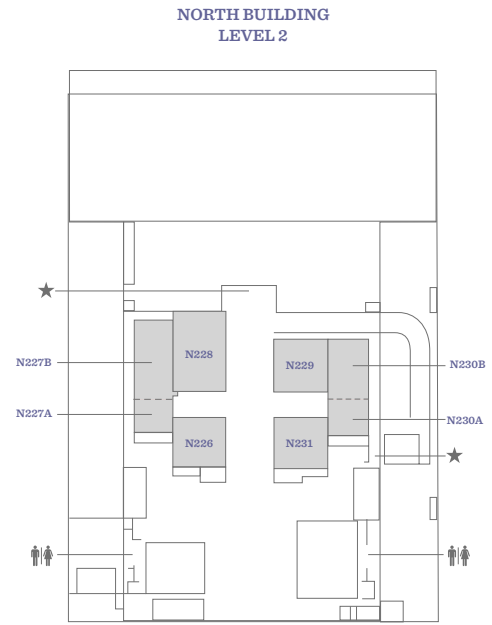

FLOOR PLAN
South Building

SOUTH BUILDING LEVEL 1

SOUTH BUILDING LEVEL 4

SOUTH BUILDING LEVEL 5

HYATT REGENCY McCORMICK PLACE
 2233 South Dr. Martin Luther King Jr. Drive
 Chicago, IL 60616
 USA

T +1 312 567 1234
 F +1 312 528 4189
 mccormickplace.hyatt.com

FLOOR PLAN
North Building

HYATT REGENCY McCORMICK PLACE
 2233 South Dr. Martin Luther King Jr. Drive
 Chicago, IL 60616
 USA

T +1 312 567 1234
 F +1 312 528 4189
 mccormickplace.hyatt.com

FLOOR PLAN
Lakeside Center