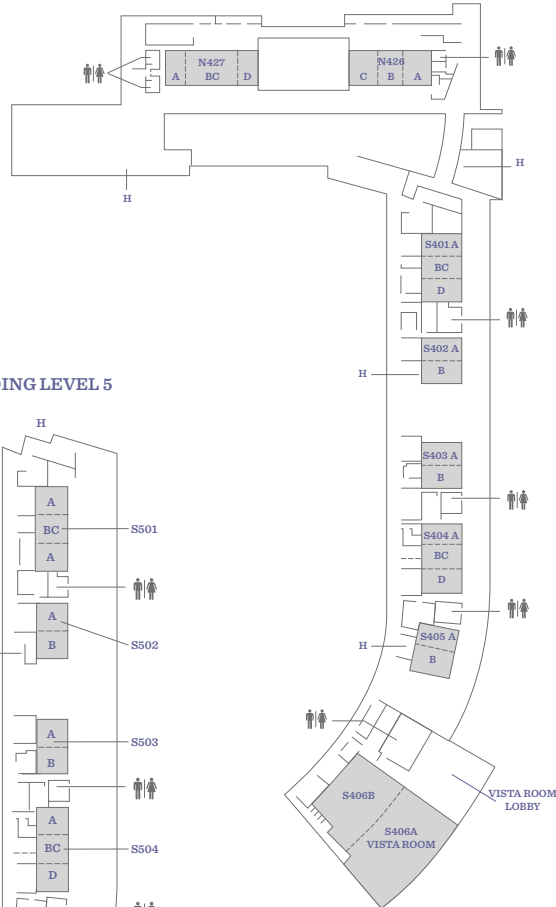

T +1 312 567 1234
F +1 312 528 4189
mccormickplace.hyatt.com

FLOOR PLAN
Fourth Floor

FOURTH FLOOR (HEALTH CLUB & POOL)

HYATT REGENCY McCORMICK PLACE
 2233 South Dr. Martin Luther King Jr. Drive
 Chicago, IL 60616
 USA

FLOOR PLAN
McCormick Place Convention Center

HYATT REGENCY McCORMICK PLACE
 2233 South Dr. Martin Luther King Jr. Drive
 Chicago, IL 60616
 USA

T +1 312 567 1234
 F +1 312 528 4189
 mccormickplace.hyatt.com

FLOOR PLAN
South Building

SOUTH BUILDING LEVEL 1

SOUTH BUILDING LEVEL 4

SOUTH BUILDING LEVEL 5

HYATT REGENCY McCORMICK PLACE
 2233 South Dr. Martin Luther King Jr. Drive
 Chicago, IL 60616
 USA

T +1 312 567 1234
 F +1 312 528 4189
 mccormickplace.hyatt.com

FLOOR PLAN
North Building

HYATT REGENCY McCORMICK PLACE
 2233 South Dr. Martin Luther King Jr. Drive
 Chicago, IL 60616
 USA

T +1 312 567 1234
 F +1 312 528 4189
 mccormickplace.hyatt.com

FLOOR PLAN
Lakeside Center