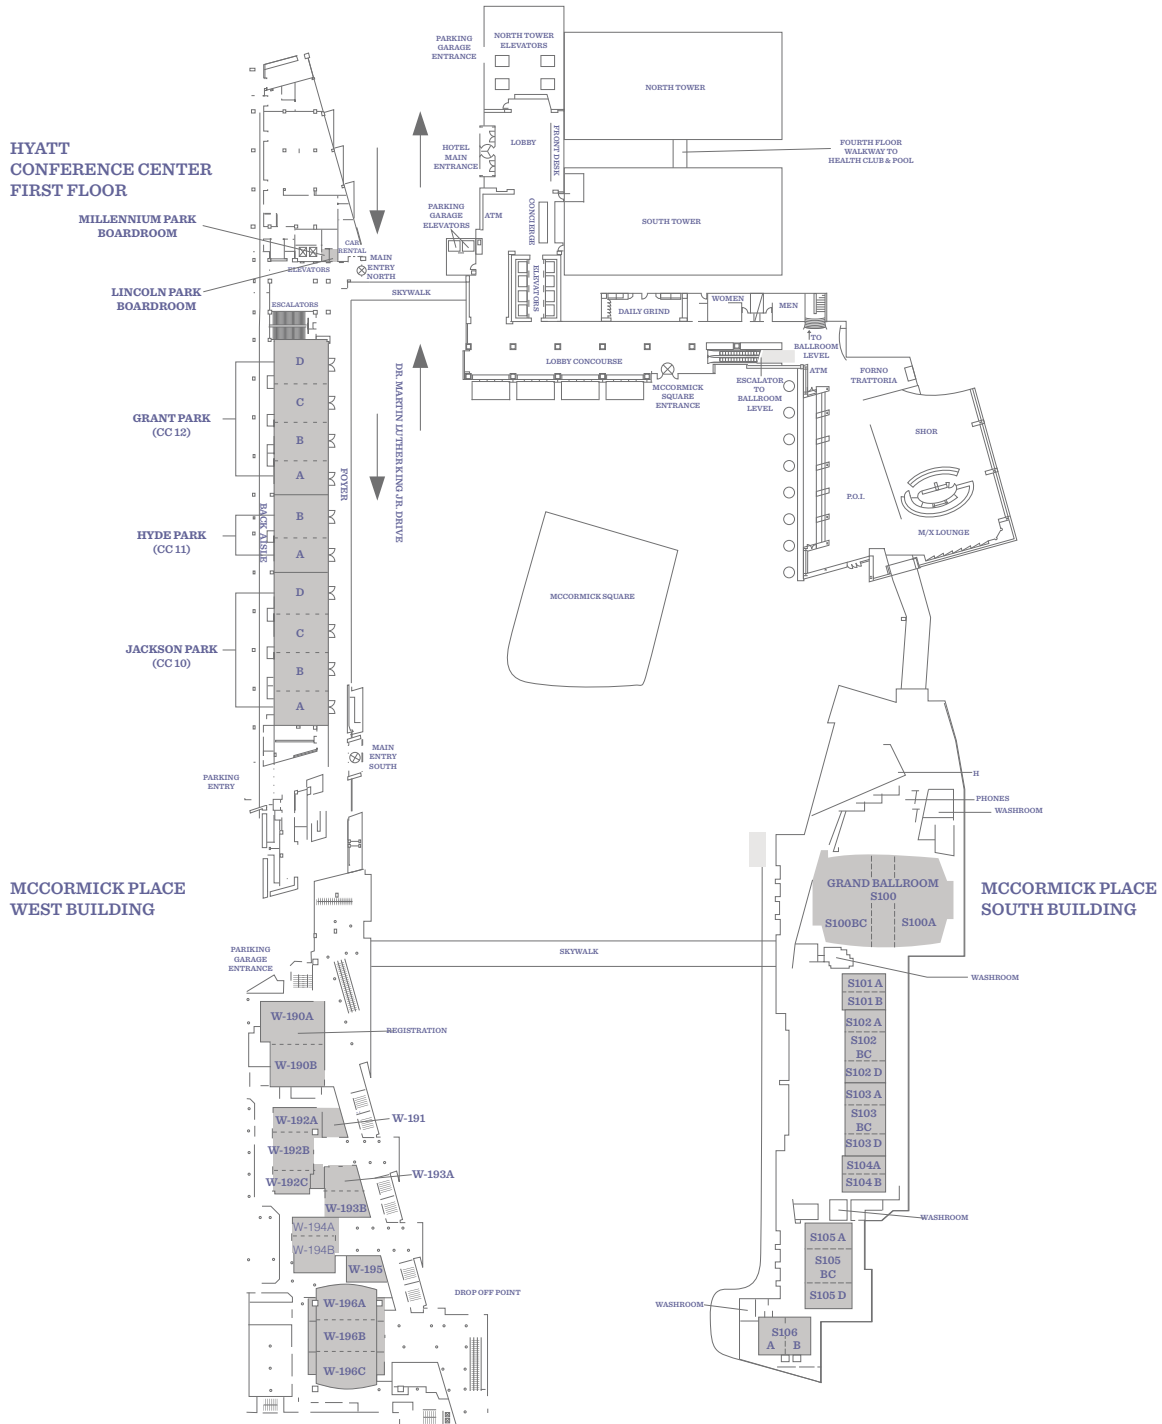

HYATT REGENCY McCORMICK PLACE
 2233 South Dr. Martin Luther King Jr. Drive
 Chicago, IL 60616
 USA

T +1 312 567 1234
 F +1 312 528 4189
 mccormickplace.hyatt.com

FLOOR PLAN
Hyatt Regency / McCormick Place First Floor

T +1 312 567 1234
F +1 312 528 4189
mccormickplace.hyatt.com

FLOOR PLAN
Fourth Floor

FOURTH FLOOR (HEALTH CLUB & POOL)

HYATT REGENCY McCORMICK PLACE
 2233 South Dr. Martin Luther King Jr. Drive
 Chicago, IL 60616
 USA